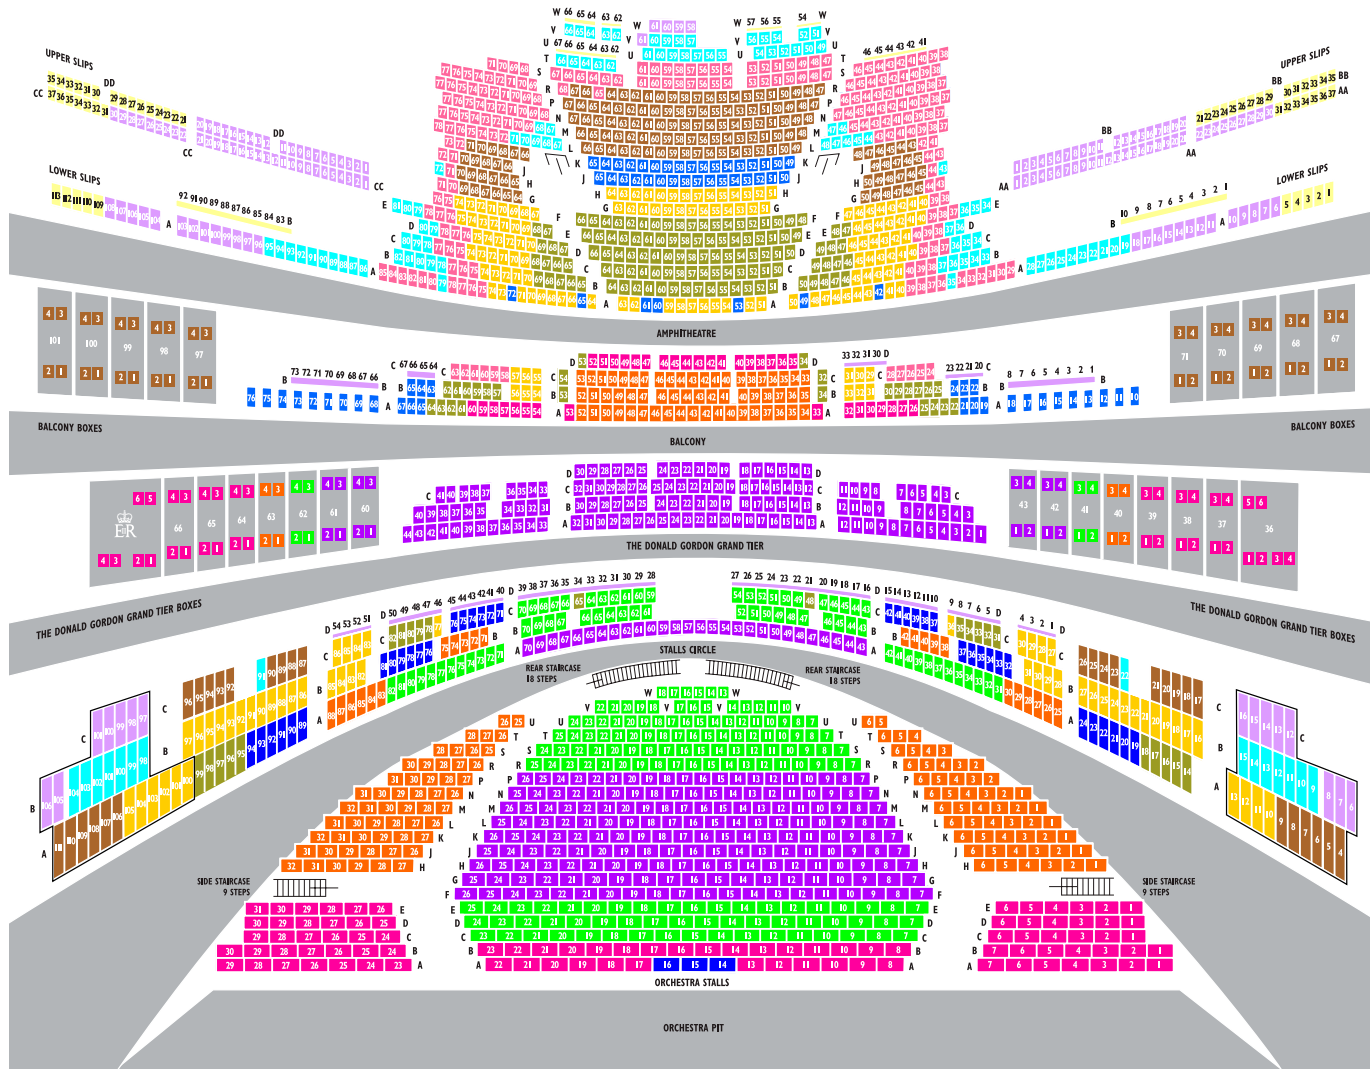

SEATING PLAN AND TICKET PRICES

To see actual seat views, visit www.roh.org.uk, choose your production and performance date, and then click on the 'photo previews' tabs for your chosen seat area. Our theatre was built in 1858, so please be aware that there are sightline, surtitles and legroom restrictions. See pages 54 and 55.

OPERA BALLET

ORCHESTRA STALLS F-P Centre STALLS CIRCLE A Centre THE DONALD GORDON GRAND TIER A-D Centre BOXES (ONLY SOLD AS 4 SEATS) Grand Tier (price per seat)	£185	£250	£125	£100	£195	£39	£64	£64	£55
ORCHESTRA STALLS C-E Centre, R-W Centre STALLS CIRCLE B-C Centre, A Centre Sides BOXES (ONLY SOLD AS 4 SEATS) Grand Tier (price per seat)	£180	£238	£117	£97	£188	£39	£64	£64	£55
ORCHESTRA STALLS H-U Sides STALLS CIRCLE A Sides, B Centre Sides BOXES (ONLY SOLD AS 4 SEATS) Grand Tier (price per seat) BALCONY A-C Centre	£173	£226	£112	£94	£179	£33	£64	£64	£50
ORCHESTRA STALLS A-B Centre, A-E Sides BALCONY D Centre, A Sides BOXES (ONLY SOLD AS 4 SEATS) Grand Tier (price per seat)	£160	£204	£100	£86	£165	£28	£56	£56	£48
ORCHESTRA STALLS A Centre* STALLS CIRCLE A Sides, B Sides, C Centre Sides	£151	£193	£95	£81	£156	£28	£50	£50	£43
STALLS CIRCLE A Sides, C Sides BALCONY A Sides*, B Sides†† AMPHITHEATRE B-F Centre, B-E Sides	£83	£108	£53	£44	£84	£22	£39	£39	£36
STALLS CIRCLE A Sides, B Sides‡, C Sides* BALCONY B-C Sides* AMPHITHEATRE A Centre, G-H Centre, A-F Sides	£60	£80	£39	£33	£62	£16	£36	£36	£29
BALCONY A-B Sides* AMPHITHEATRE J-K Centre	£55	£73	£37	£30	£57	£16	£26	£26	£23
BOXES (ONLY SOLD AS 4 SEATS) Balcony* (price per seat) STALLS CIRCLE A Stage*, C Sides‡† AMPHITHEATRE L-R Centre, G-K Sides	£46	£62	£31	£25	£48	£11	£20	£20	£18
BALCONY C Sides†† AMPHITHEATRE S-T Centre†, A-B Sides*, C-S Sides	£37	£51	£25	£20	£38	£11	£13	£13	£11
STALLS CIRCLE B Stage*§ AMPHITHEATRE T Centre*, U-V Centre*, B-E Sides*, L-M Sides* LOWER SLIPS Lower Slips*	£29	£38	£19	£16	£29	£5	£6	£6	£6
STALLS CIRCLE B-C Stage*§ AMPHITHEATRE V-W Centre* LOWER AND UPPER SLIPS Lower Slips*, Upper Slips*§ STANDING Stalls Circle†, Balcony††	£13	£17	£9	£7	£14	£5	£6	£6	£6
LOWER AND UPPER SLIPS Lower Slips*, Side Upper Slips*§ STANDING Lower Slips*, Amphitheatre	£9	£11	£6	£4	£9	£5	£4	£4	£4

DIALOGUES DES CARMÉLITES
MARIA STUARDA
MANON LESCAUT
ARIADNE AUF NAXOS
(25, 30 Jun; 3, 10 July)
ARIADNE AUF NAXOS (13 July)
MOSES UND ARON
LA BOHÈME
JPYA SUMMER PERFORMANCE
SERENADE/SWEET VIOLETS/
DGY: DANSE A GRANDE VITESSE
THE DREAM/
NEW ALA STAIR/
THE CONCERT
THE ROYAL BALLET SCHOOL
MAIN STAGE MATINEE

For ticket prices to performances in the Linbury Studio Theatre, *Cubania* and Mariinsky Ballet performances please see the respective production pages. * Restricted View § Bench Seats † Some are Day Tickets †† Wheelchair priority seats